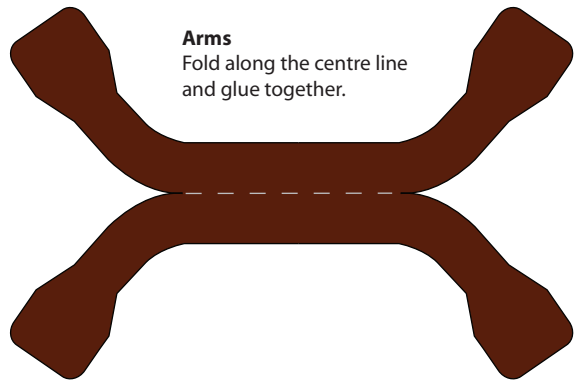

Moustached Domo

iamkritch.co.uk

Cut along the solid black lines,
score and fold along the dashed grey lines.

Arms

Fold along the centre line
and glue together.

Body

Remember to cut the
holes for the arms to
fit through.