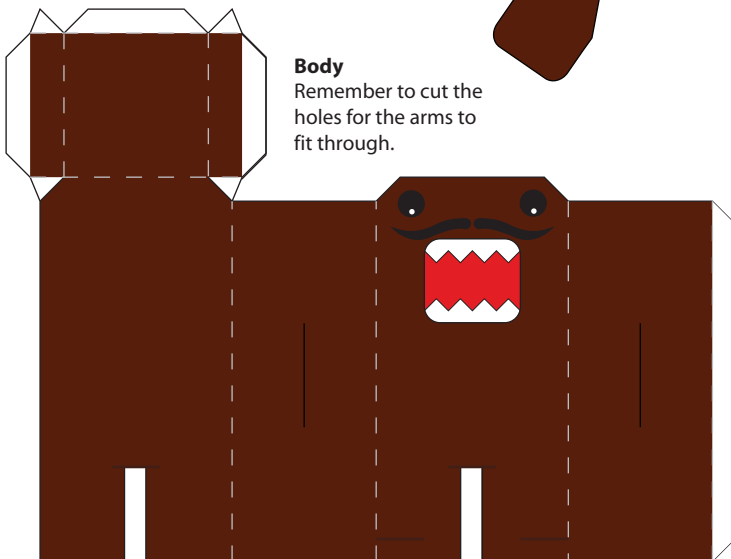

Moustached Domo

iamkritch.co.uk

Cut along the solid black lines,
score and fold along the dashed grey lines.

Arms

Fold along the centre line
and glue together.

Body

Remember to cut the
holes for the arms to
fit through.