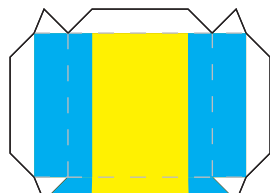

Lucha Domo
iamkritch.co.uk

Cut along the solid black lines, score and fold along the dashed grey lines.

Arms

Fold along the centre line and glue together.

Cape

Fold along the centre line and glue together.

Body

Remember to cut the holes for the arms to fit through.

Glue Cape Here.