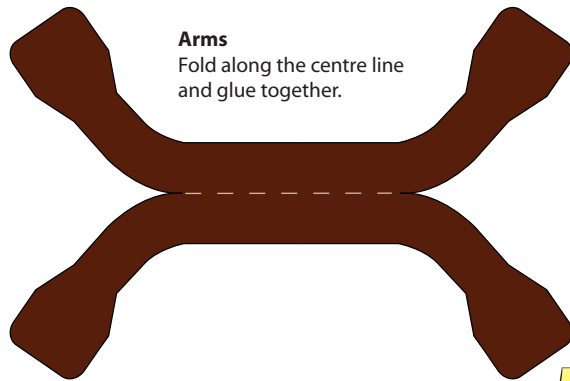

Lucha Domo
iamkritch.co.uk

Cut along the solid black lines, score and fold along the dashed grey lines.

Arms

Fold along the centre line and glue together.

Cape

Fold along the centre line and glue together.

Body

Remember to cut the holes for the arms to fit through.

Glue Cape Here.