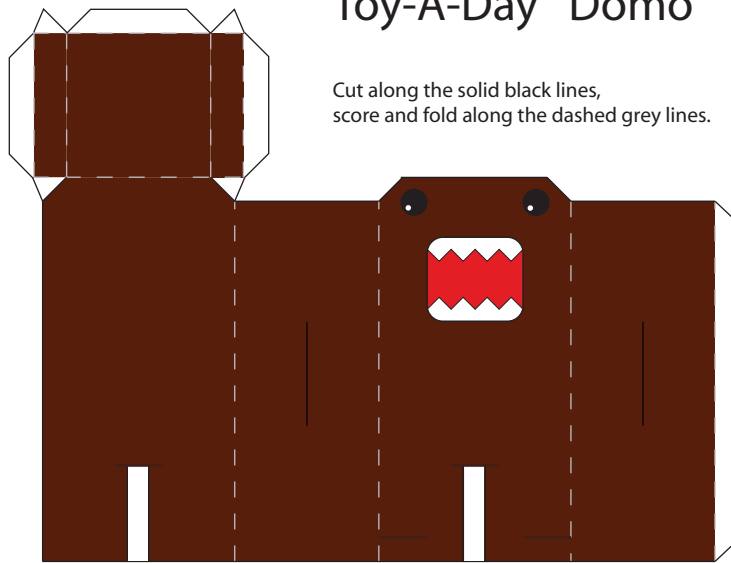

Toy-A-Day Domo

Cut along the solid black lines,
score and fold along the dashed grey lines.

paper-toys.net
papertoys.etsy.com
iamkritch.co.uk

Fold along the centre line
and glue together.